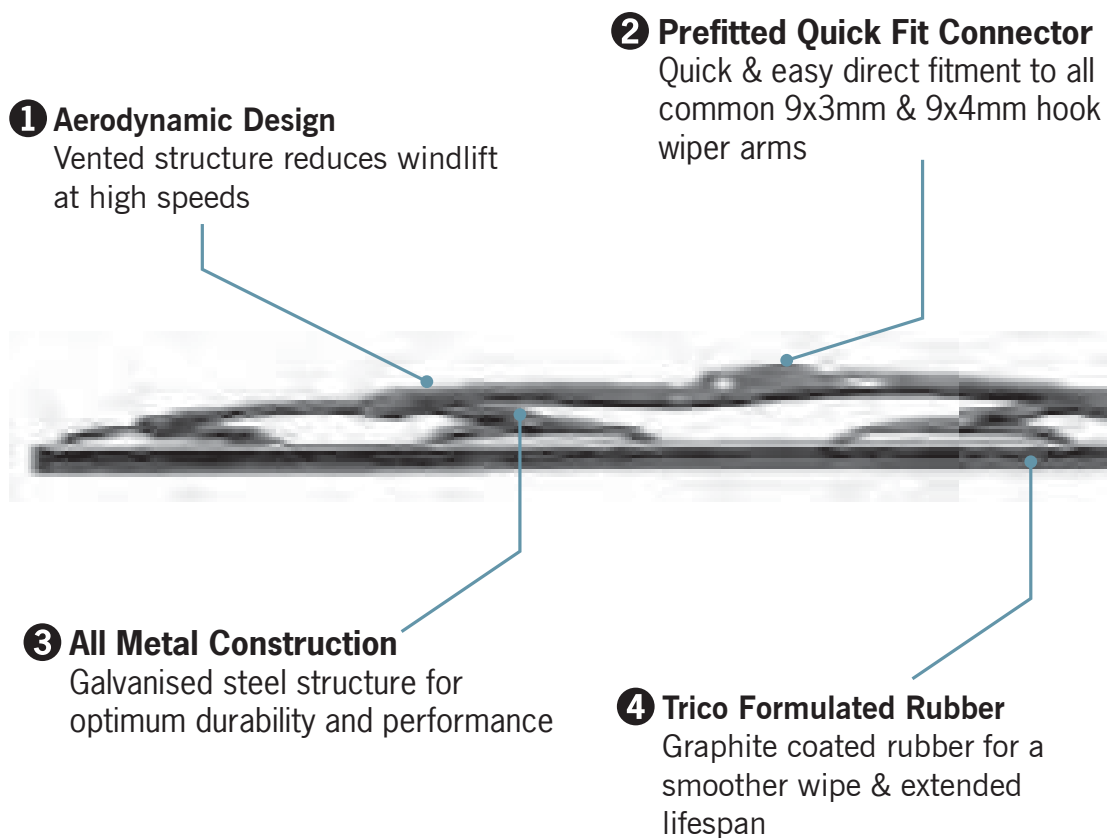

Advanced beam blade technology for everyone.

- Modern design beam blade giving the latest wiper technology for all vehicle types
- Memory Curve Steel beam provides uniform pressure for a clean, clear wipe
- Only 14 SKU's to cover 97% of the vehicle parc
- Suitable for all popular OE beam wiper arms, & upgrading conventional arms to beam technology
- Available in lengths from 350mm to 800mm

- ① Symmetrical Spoiler**
Symmetrical spoiler reduces windlift & allows fitment to both LHD & RHD wiper systems

- ② Unique Trico Connection System**
Fits all popular modern OE specific wiper arms & traditional hook arms

- ③ Trico Formulated Rubber**
Unique Trico dual material OE formulation

- ④ Exclusive Trico Coupler**
Twin point design offers even pressure distribution

The no-nonsense conventional blade.

- Optimised range of just 15 SKU's for traditional conventional hook wiper arms
- Quick & easy installation
- Excellent wipe performance
- Available in all required lengths 280mm - 700mm

TRICOIce®

Premium winter weather blade.

Specially adapted beam blade that performs in even the harshest winter snow & Ice conditions.

Available in lengths from 400mm to 700mm

TRICO TX

Heavy Duty Commercial Blades