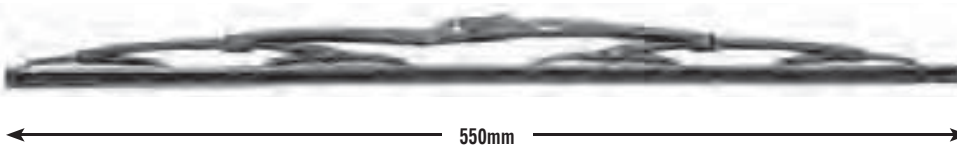

9x3mm

9x4mm

T550