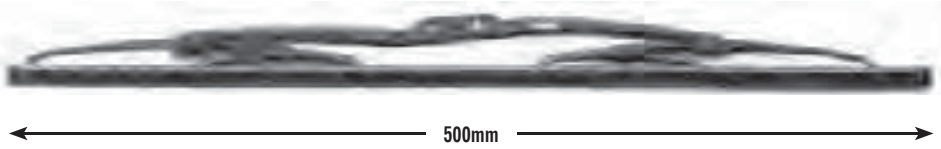

T500

9x3mm

9x4mm

T530

9x3mm

9x4mm

T550

9x3mm

9x4mm

T580

9x3mm

9x4mm

T600

9x3mm

9x4mm

T650

9x3mm

9x4mm

T700

9x3mm

9x4mm